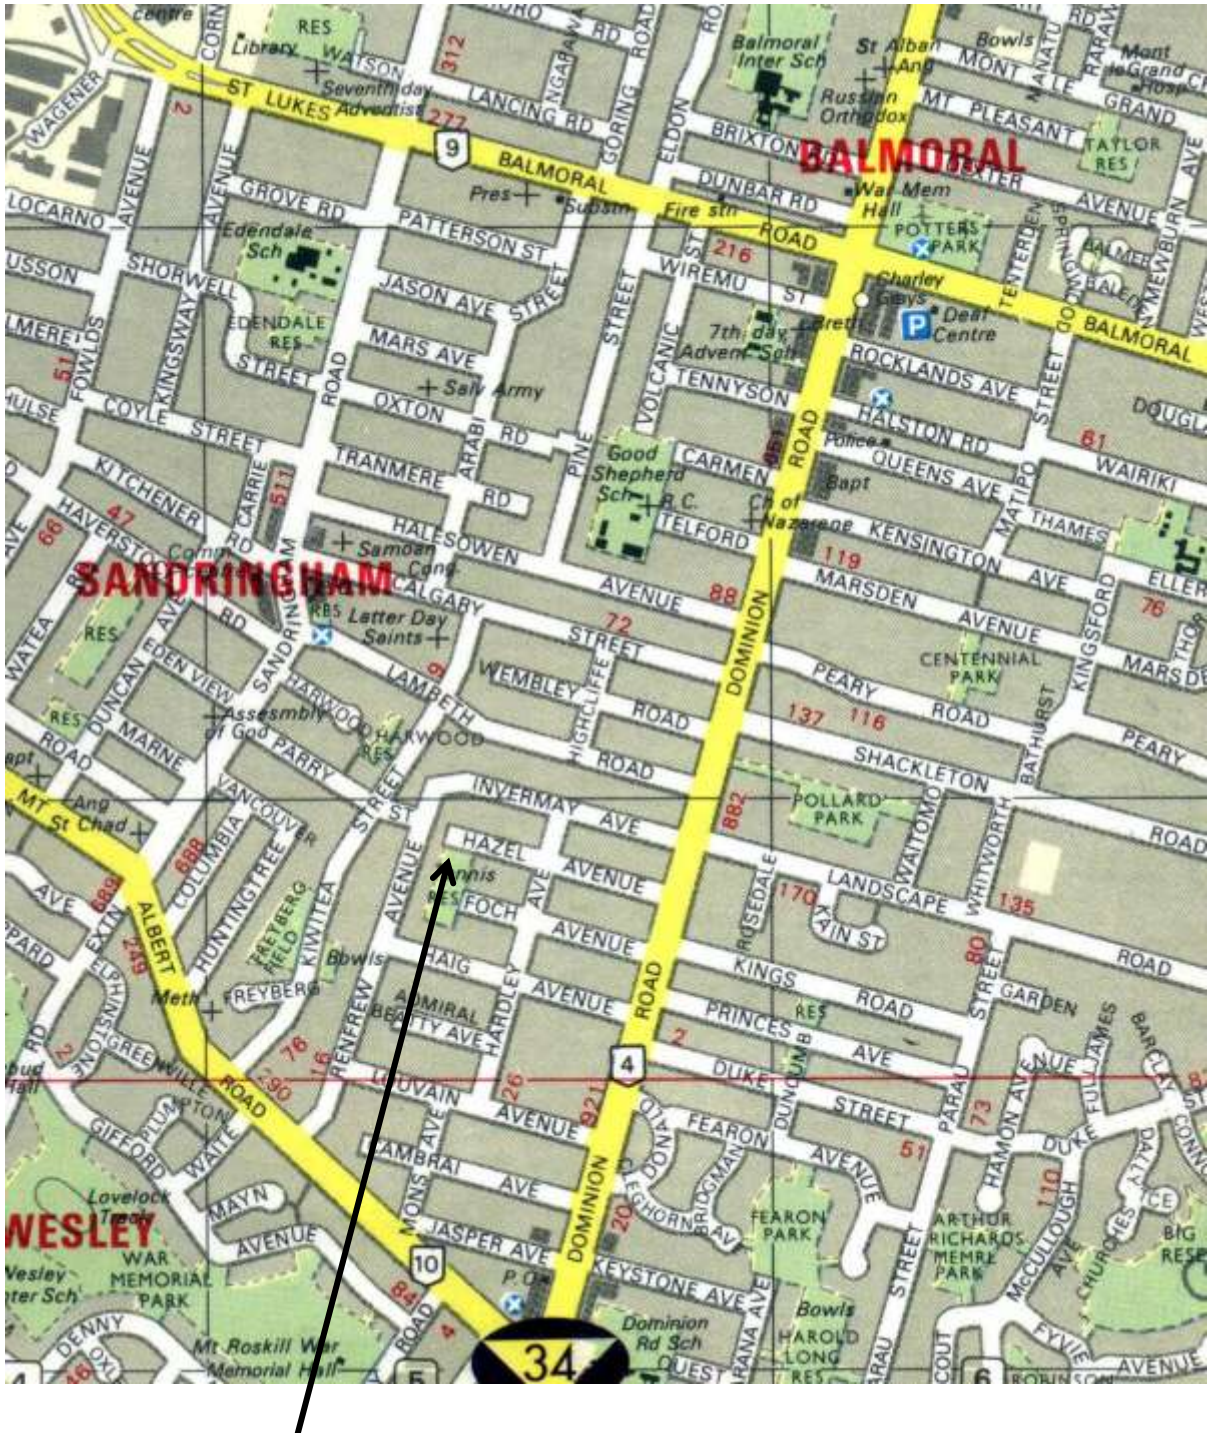

## THE VHF GROUP CLUB ROOMS - HAZEL AVENUE

**Located behind the Scout Den at the end of Hazel Avenue**

The clubrooms are located at the end of Hazel Avenue, (off Dominion Rd) behind the Scout Rooms, which is in the reserve. Parking is available behind the Scout Hall next to the clubrooms or at the end of FOCH AVENUE, in the Tennis Club Parking area. You can get to the VHF Group Club rooms by walking a short distance across the park.